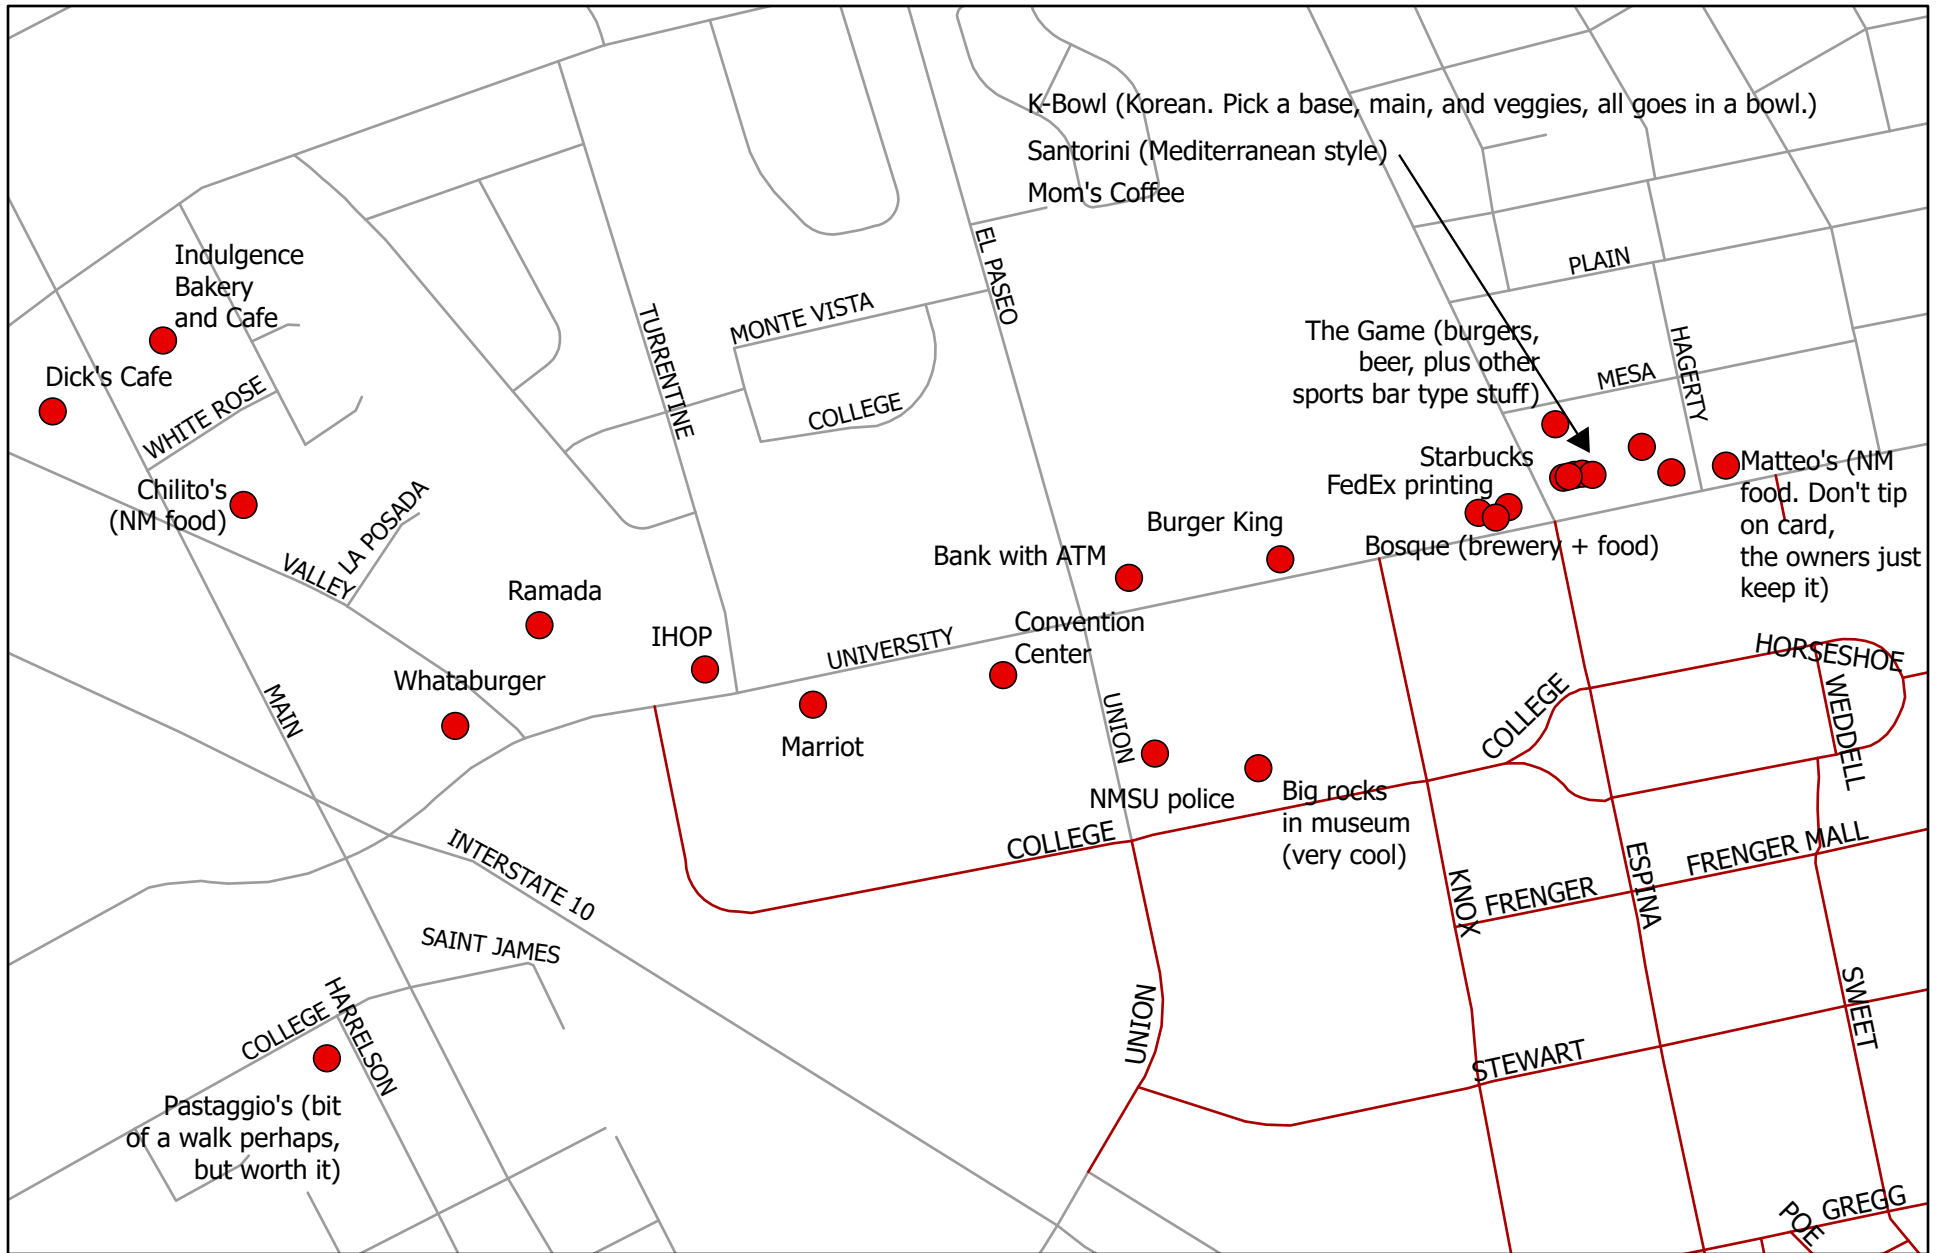

ICAR XI	Sunday July 9 2023	Monday July 10 2023	Tuesday July 11 2023	Wednesday July 12 2023	Thursday July 13 2023	Friday July 14 2023	
7:00		CHECK-IN & POSTER SETUP					
7:10							
7:20		CHECK-IN & POSTER SETUP			Leave for Field Trip		
7:30							
7:40		WELCOME	ISAR CAREER AWARD - MCKENNA NEUMAN	ISAR CAREER AWARD - SHERMAN	Travel to White Sands National Park	ISAR CAREER AWARD - HESP	DUST I
7:50							
8:00		MODELLING I	AERO & SED TRANSPORT III	WHITE SANDS NATIONAL PARK	COASTAL ENVIRONMENTS	DUST II	
8:10							
8:20		POSTER SESSION A	POSTER SESSION A	WHITE SANDS NATIONAL PARK	POSTER SESSION B	POSTER SESSION B	
8:30							
8:40		MODELLING II	DUNES & BEDFORMS I	DEPART FOR JORNADA	INTERACTIONS WITH VEGETATION I	DUST III	
8:50							
9:00		LUNCH BREAK	LUNCH BREAK	TRANSPORT TO JORNADA	LUNCH BREAK	LUNCH BREAK	
9:10							
9:20	MODELLING III	DUNES & BEDFORMS II	LUNCH BREAK - PROVIDED	INTERACTIONS WITH VEGETATION II	DUST IV		
9:30							
9:40	MODELLING IV	DUNES & BEDFORMS III	FIELD SESSIONS AT JORNADA	RESTORATION & REMEDIATION	PLANETARY AEOLIAN SYSTEMS I		
9:50							
10:00	PAUSE	PAUSE	TRANSPORT BACK TO CONVENTION CENTER	PAUSE	PAUSE		
10:10							
10:20	AERO & SED TRANSPORT I	DUNES & BEDFORMS IV	ARRIVE BACK TO LAS CRUCES	ANTHROPOGENIC INTERACTIONS	PLANETARY AEOLIAN SYSTEMS II		
10:30							
10:40	AERO & SED TRANSPORT II	EXPERIMENTS & INSTRUMENTS		PALEOENVIRONMENTS I	PLANETARY AEOLIAN SYSTEMS III		
10:50							
11:00	ICE BREAKER / POSTER	ISAR GENERAL ASSEMBLY		PALEOENVIRONMENTS II	FAREWELL		
11:10							
11:20				SHUTTLES TO BANQUET	INFORMAL ICAR RECEPTION		
11:30							
11:40				BANQUET DINNER			
11:50							
12:00							
12:10							
12:20							
12:30							
12:40							
12:50							
13:00							
13:10							
13:20							
13:30							
13:30							
13:40							
13:40							
13:50							
14:00							
14:10							
14:20							
14:30							
14:30							
14:40							
14:40							
14:50							
15:00							
15:10							
15:10							
15:20							
15:20							
15:30							
15:30							
15:40							
15:40							
15:50							
15:50							
16:00							
16:00							
16:10							
16:10							
16:20							
16:20							
16:30							
16:30							
16:40							
16:40							
16:50							
16:50							
17:00							
17:00							
17:10							
17:10							
17:20							
17:20							
17:30							
17:30							
17:40							
17:40							
17:50							
17:50							
18:00							
18:00							
18:10							
18:10							
18:20							
18:20							
18:30							
18:30							
18:40							
18:40							
18:50							
18:50							
19:00							